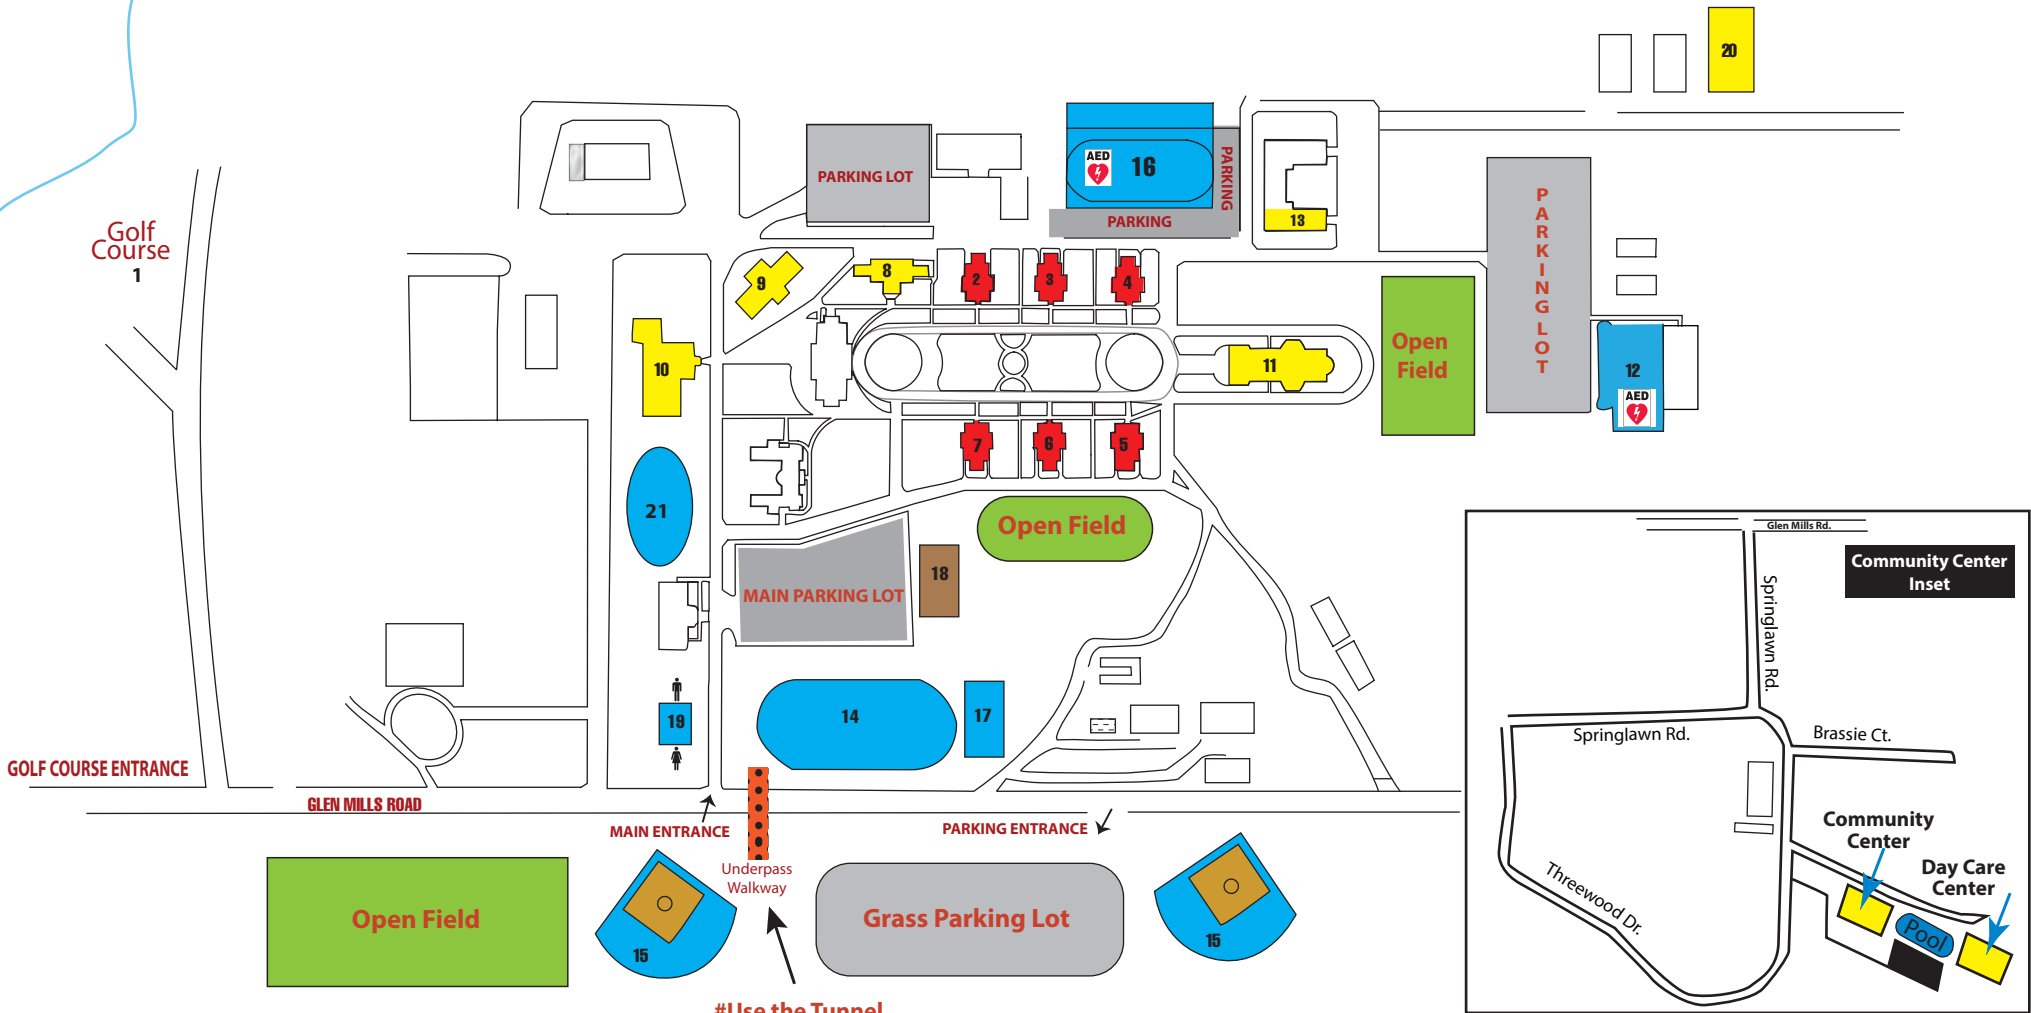

Glen Mills Rentals Campus Map

#Use the Tunnel
For safe passage under traffic!

Entrance on Purple Martin Dr.

LEGEND	
	Parking
	Sports Areas
	Medical/Dental
	Program Areas
	ADA Compliant Bathrooms
	AED

- 1 GOLF COURSE
- 2 DORMITORIES
- 3 DORMITORIES
- 4 DORMITORIES
- 5 DORMITORIES
- 6 DORMITORIES
- 7 DORMITORIES
- 8 STUDENT UNION
- 9 EDUCATIONAL BUILDING
- 10 DINING HALL
- 11 HISTORIC CHAPEL

- 12 GYMNASIUM-(AED)
- 14 FOOTBALL FIELD
- 15 BASEBALL FIELD
- 16 INDOOR FIELDHOUSE
- 17 LOCKER ROOM/ ATHLETIC TRAINING CENTER- AED
- 18 MEDICAL/ DENTAL CENTER
- 19 SNACK BAR/RESTROOMS
- 20 COMMERCIAL LAUNDRY FACILITY
- 21 OUTDOOR RINK
- 22 DAY CARE CENTER